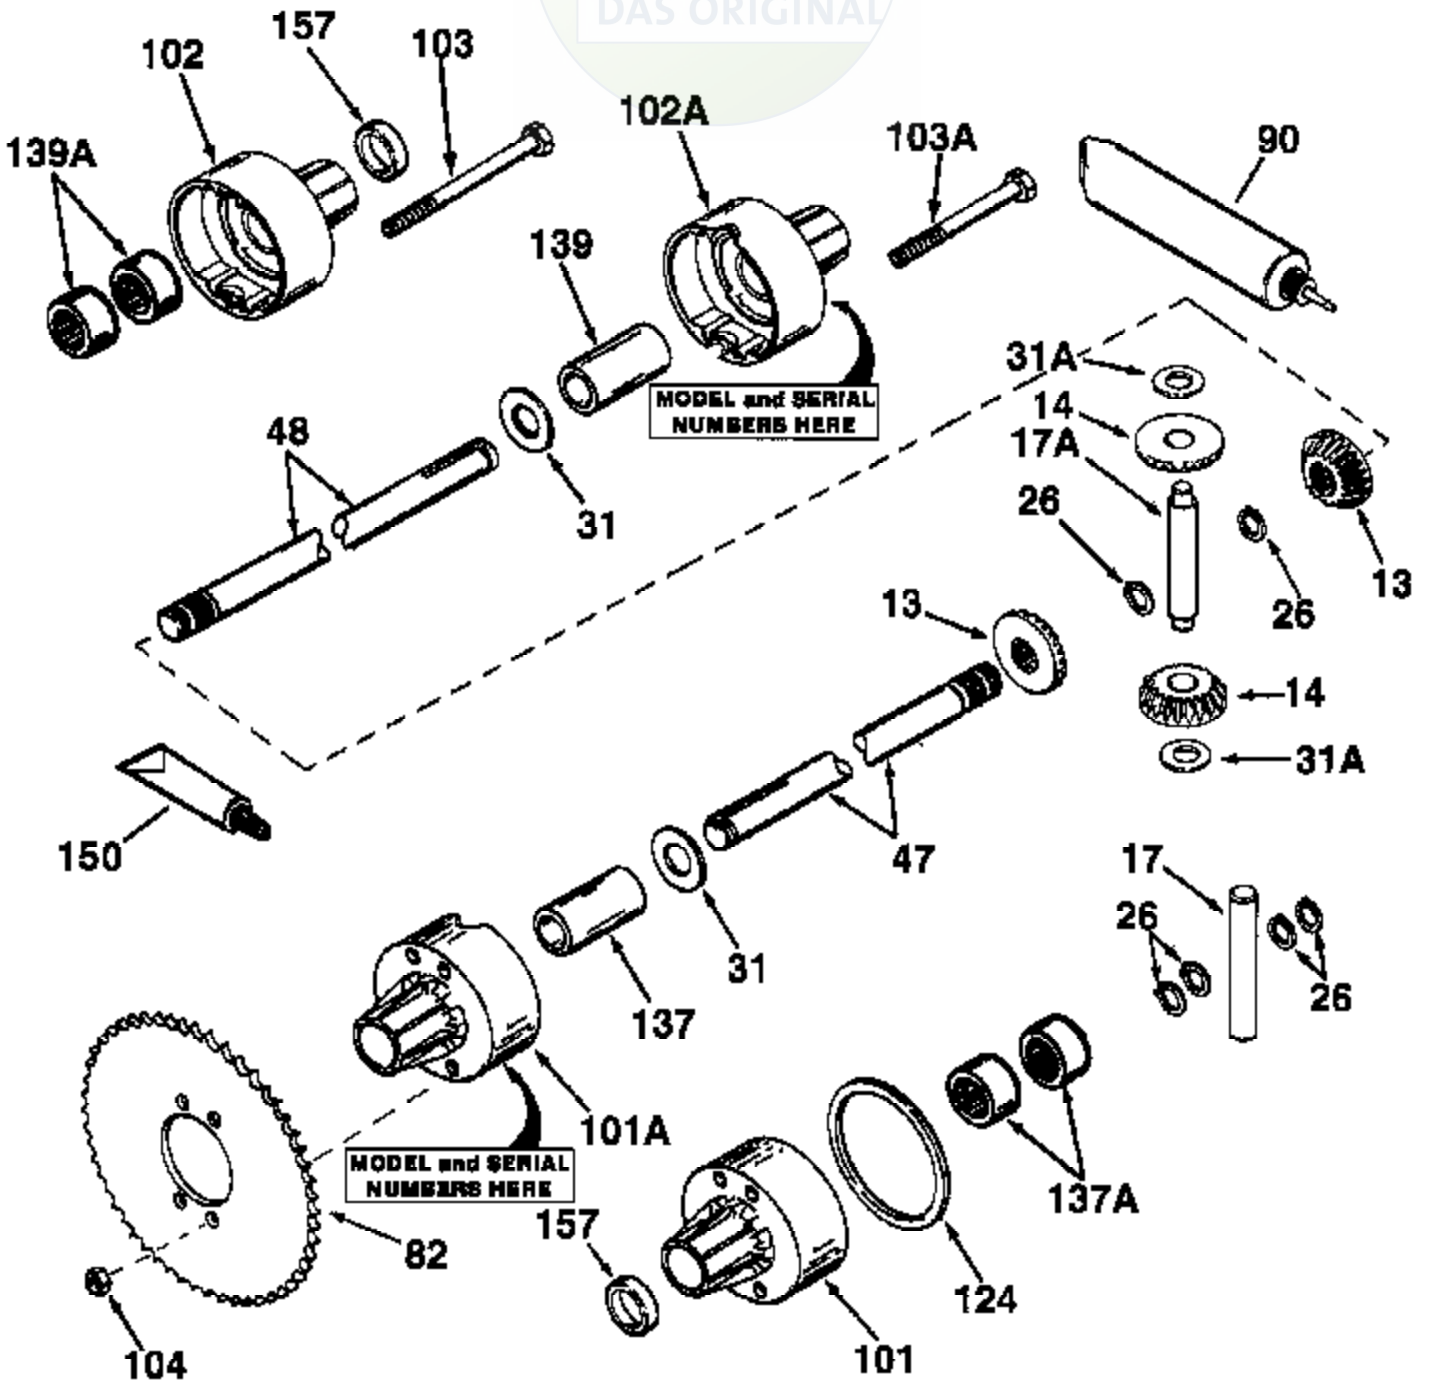

JOIST

SICHER IST DAS:
DAS ORIGINAL

Ref #	Part Number	Qty	Description
13	778221		Gear, Bevel (16 teeth)
14	778068		Gear, Pinion (16 teeth)
17	786040		Pin, Drive
26	792125		Ret. Retaining (.042 thick)(4 Req./pk g. of 2)
31	780001		Washer, Thrust
31A	780096		Washer, Thrust
82	786043		Sprocket. No Teeth 54. OD 8.823
82	786051		Sprocket. No Teeth 60. OD 9.841
82	786070		Sprocket. No Teeth 48. OD 7.920
82	786041A		Sprocket. No Teeth 45. OD 7.389
82	786042		Sprocket. No Teeth 40. OD 6.650
90	788067B		Grease (32 oz. bottle Bentonite greas e)
101	774344	100-100-0124	Differential Carrier Housing (Incl. 1 37)
102	774345	Peerless #1	Differential Carrier Housing (Incl. 1 39)
103	792041		Screw, 5/16-18 x 3-11/16"
104	792042		Nut, Lock, 5/16-18
104A	792061		Washer (Use as required)
124	788055A		Gasket, Differential (Use as required)
137	780077		Bushing
139	780077		Bushing

47 	48 	47L 	48L
47A 	48A 	47M 	48M
47B 	48B 	47N 	48N
47C 	48C 	47P 	48P
47D 	48D 	47Q 	48Q
47E 	48E 	47R 	48R
47F 	48F 	47S 	48S
47G 	48G 	47T 	48T
47H 	48H 	47U 	48U
47I 	48I 	47V 	48V
47J 	48J 	47W 	48W
47K 	48K 	47X 	48X

Ref #	Part Number	Qty	Description
47M	774867		Axle (9-7/32" long) (Serrated)
48M	774868		Axle (18-5/32" long) (Serrated)
104A	792061		Washer (Use as required)
